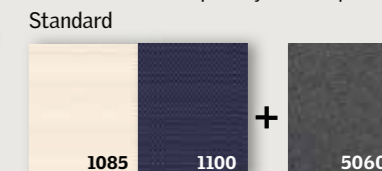

Dostupne boje za DOP pakete

Cene

Model	Veličina prozora	CK02 C02	CK04 C04	FK06 F06	FK08 F08	MK04 M04	MK06 M06	MK08 M08	MK10 M10	PK06 P06	PK08 P08	SK06 S06	SK08 S08
Komfor paket ROZ	ručno upravljanje	standard	6.200,- 7.440,-	6.200,- 7.440,-	7.700,- 9.240,-	7.700,- 9.240,-	8.284,- 9.940,-	8.284,- 9.940,-	8.284,- 9.940,-	8.284,- 9.940,-	10.117,- 12.140,-	10.117,- 12.140,-	10.450,- 12.540,-
		trend	8.233,- 9.880,-	8.650,- 10.380,-	10.233,- 12.280,-	10.400,- 12.480,-	10.484,- 12.580,-	10.984,- 13.180,-	11.567,- 13.880,-	12.734,- 15.280,-	13.234,- 15.880,-	13.734,- 16.480,-	13.816,- 16.580,-

□ Isporuka odmah □ Rok isporuke 30 dana ■ Cene sa PDV-om